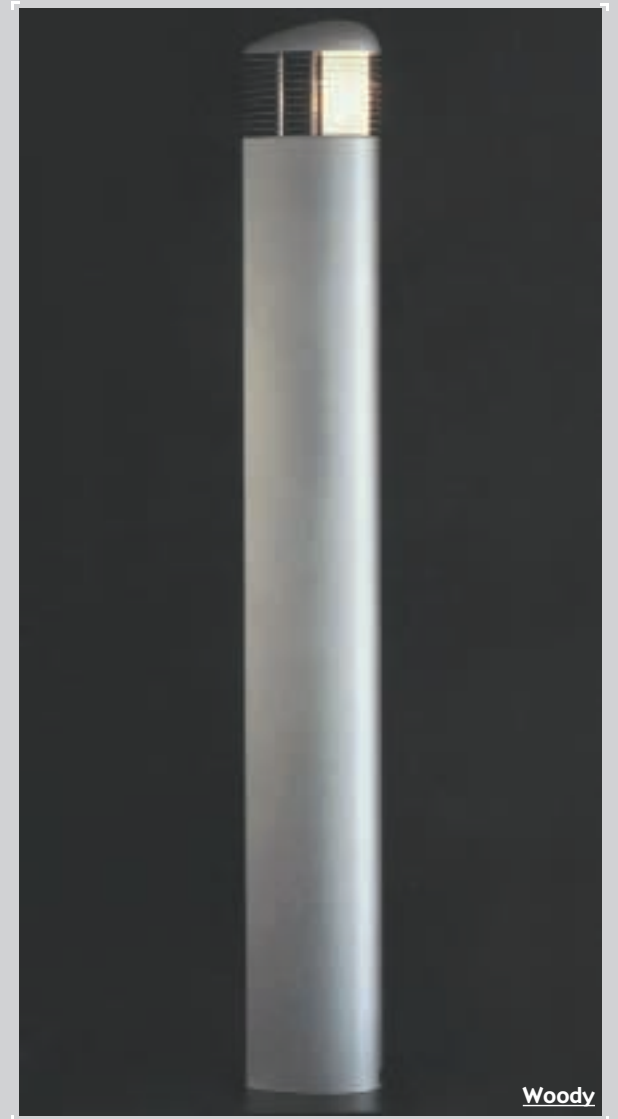

Diablo

Hit me

Woody

Boxlite

Diablo

Square Moon babck lit

MODULAR
MODULAR LIGHTING INSTRUMENTS

www.gaudre.it

Bolster foot

Bolster recessed

Bolster recessed

Downnut

Halfpipe

Halfpipe Out

Halfpipe Out

Aton suspension

Lotis

Miniwall

Modupoint surface + tango

Guideline

Slide square

Spock

Crosslink

Flasher