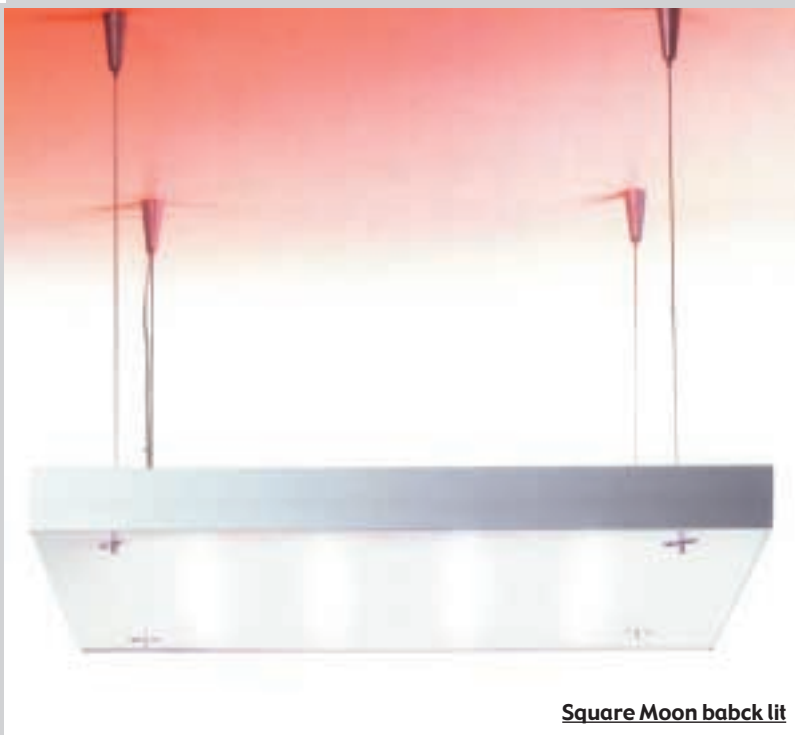

Diablo

Hit me

Woody

Boxlite

Diablo

Square Moon babck lit

MODULAR
MODULAR LIGHTING INSTRUMENTS

www.gaudre.it

Bolster foot

Bolster recessed

Bolster recessed

Downnut

Halfpipe

Halfpipe Out

Halfpipe Out

Aton suspension

Lotis

Miniwall

Modupoint surface + tango

Guideline

Slide square

Spock

Crosslink

Flasher