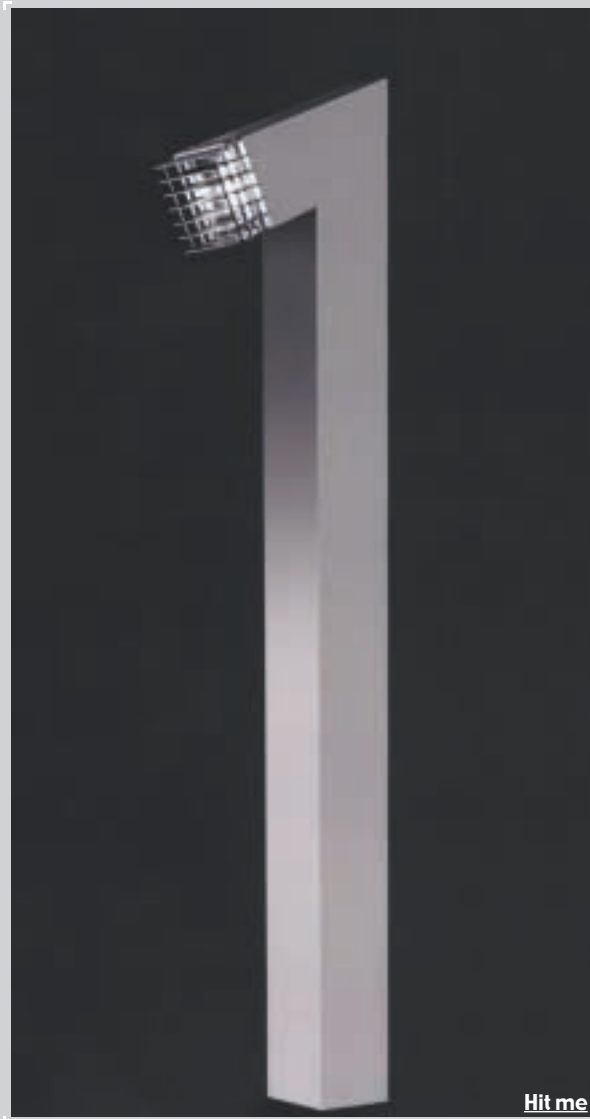

Diablo

Hit me

Woody

Boxlite

Diablo

Square Moon babck lit

MODULAR
MODULAR LIGHTING INSTRUMENTS

www.gaudre.it

Bolster foot

Bolster recessed

Bolster recessed

Downnut

Halfpipe

Halfpipe Out

Halfpipe Out

Aton suspension

Lotis

Miniwall

Modupoint surface + tango

Guideline

Slide square

Spock

Crosslink

Flasher