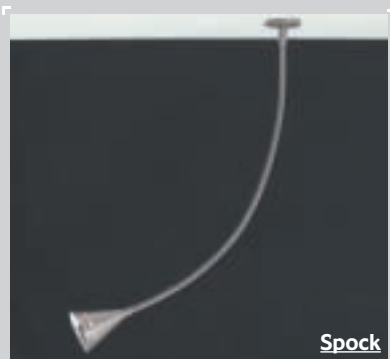

Lotis

Miniwall

Modupoint surface + tango

Guideline

Slide square

Spock

Crosslink

Flasher