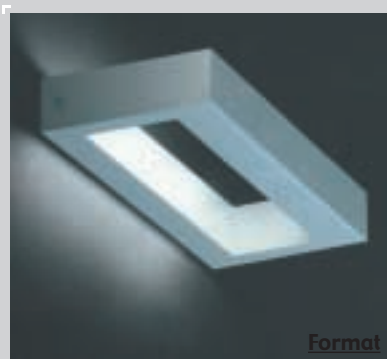

Slide

Format