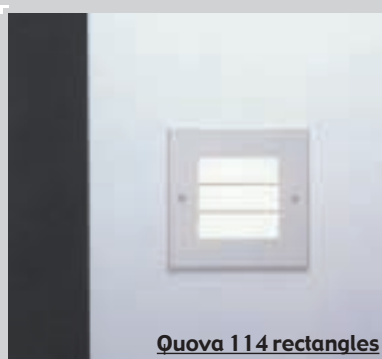

Lotis

Miniwall

Modupoint surface + tango

Guideline

Slide square

Spock

Crosslink

Flasher

Slide

Square Moon

Format

Quova 114 circles

Quova 114 squares

Quova 114 rectangles

Quova 114 round